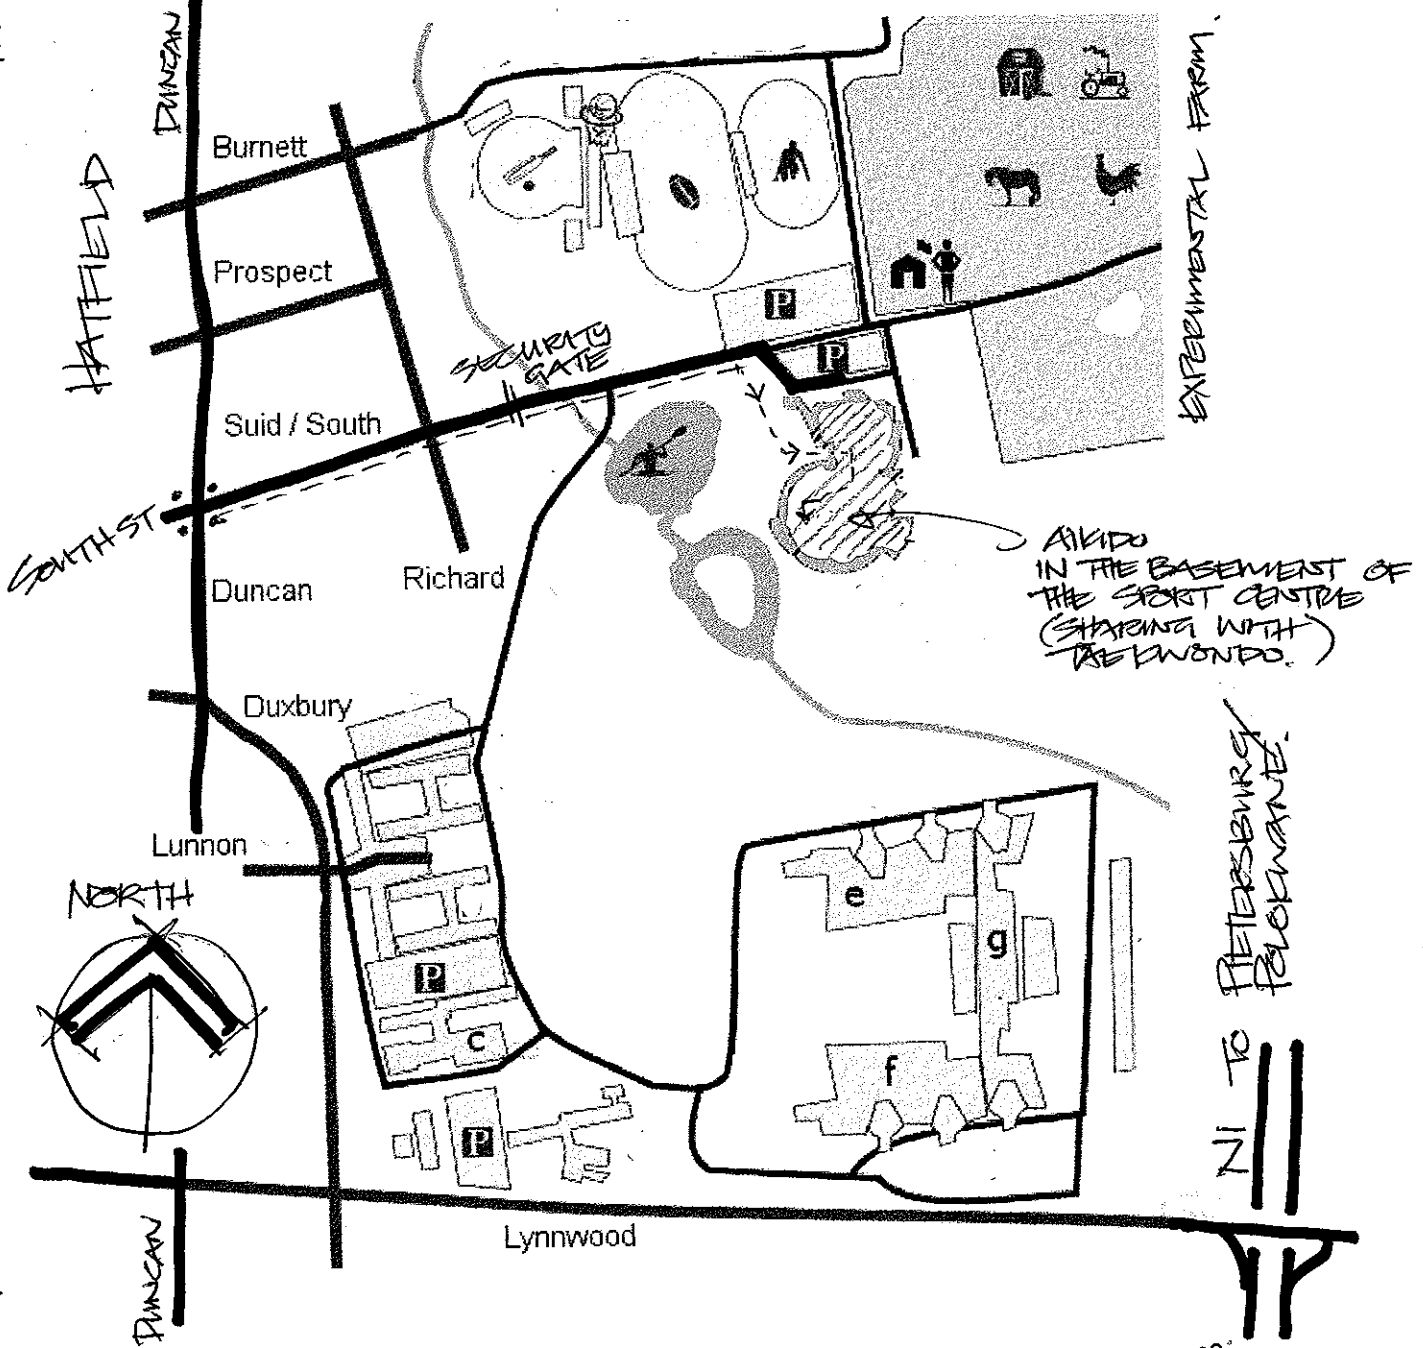

100
1929-2029

UNIVERSITEIT VAN PRETORIA
UNIVERSITY OF PRETORIA
YUNIBESITHI YA PRETORIA

PRETORIA CENTRAL

Location: the gym is located in Sport Hall , Sport Centre (building 1), LC de Villiers Sports Grounds.